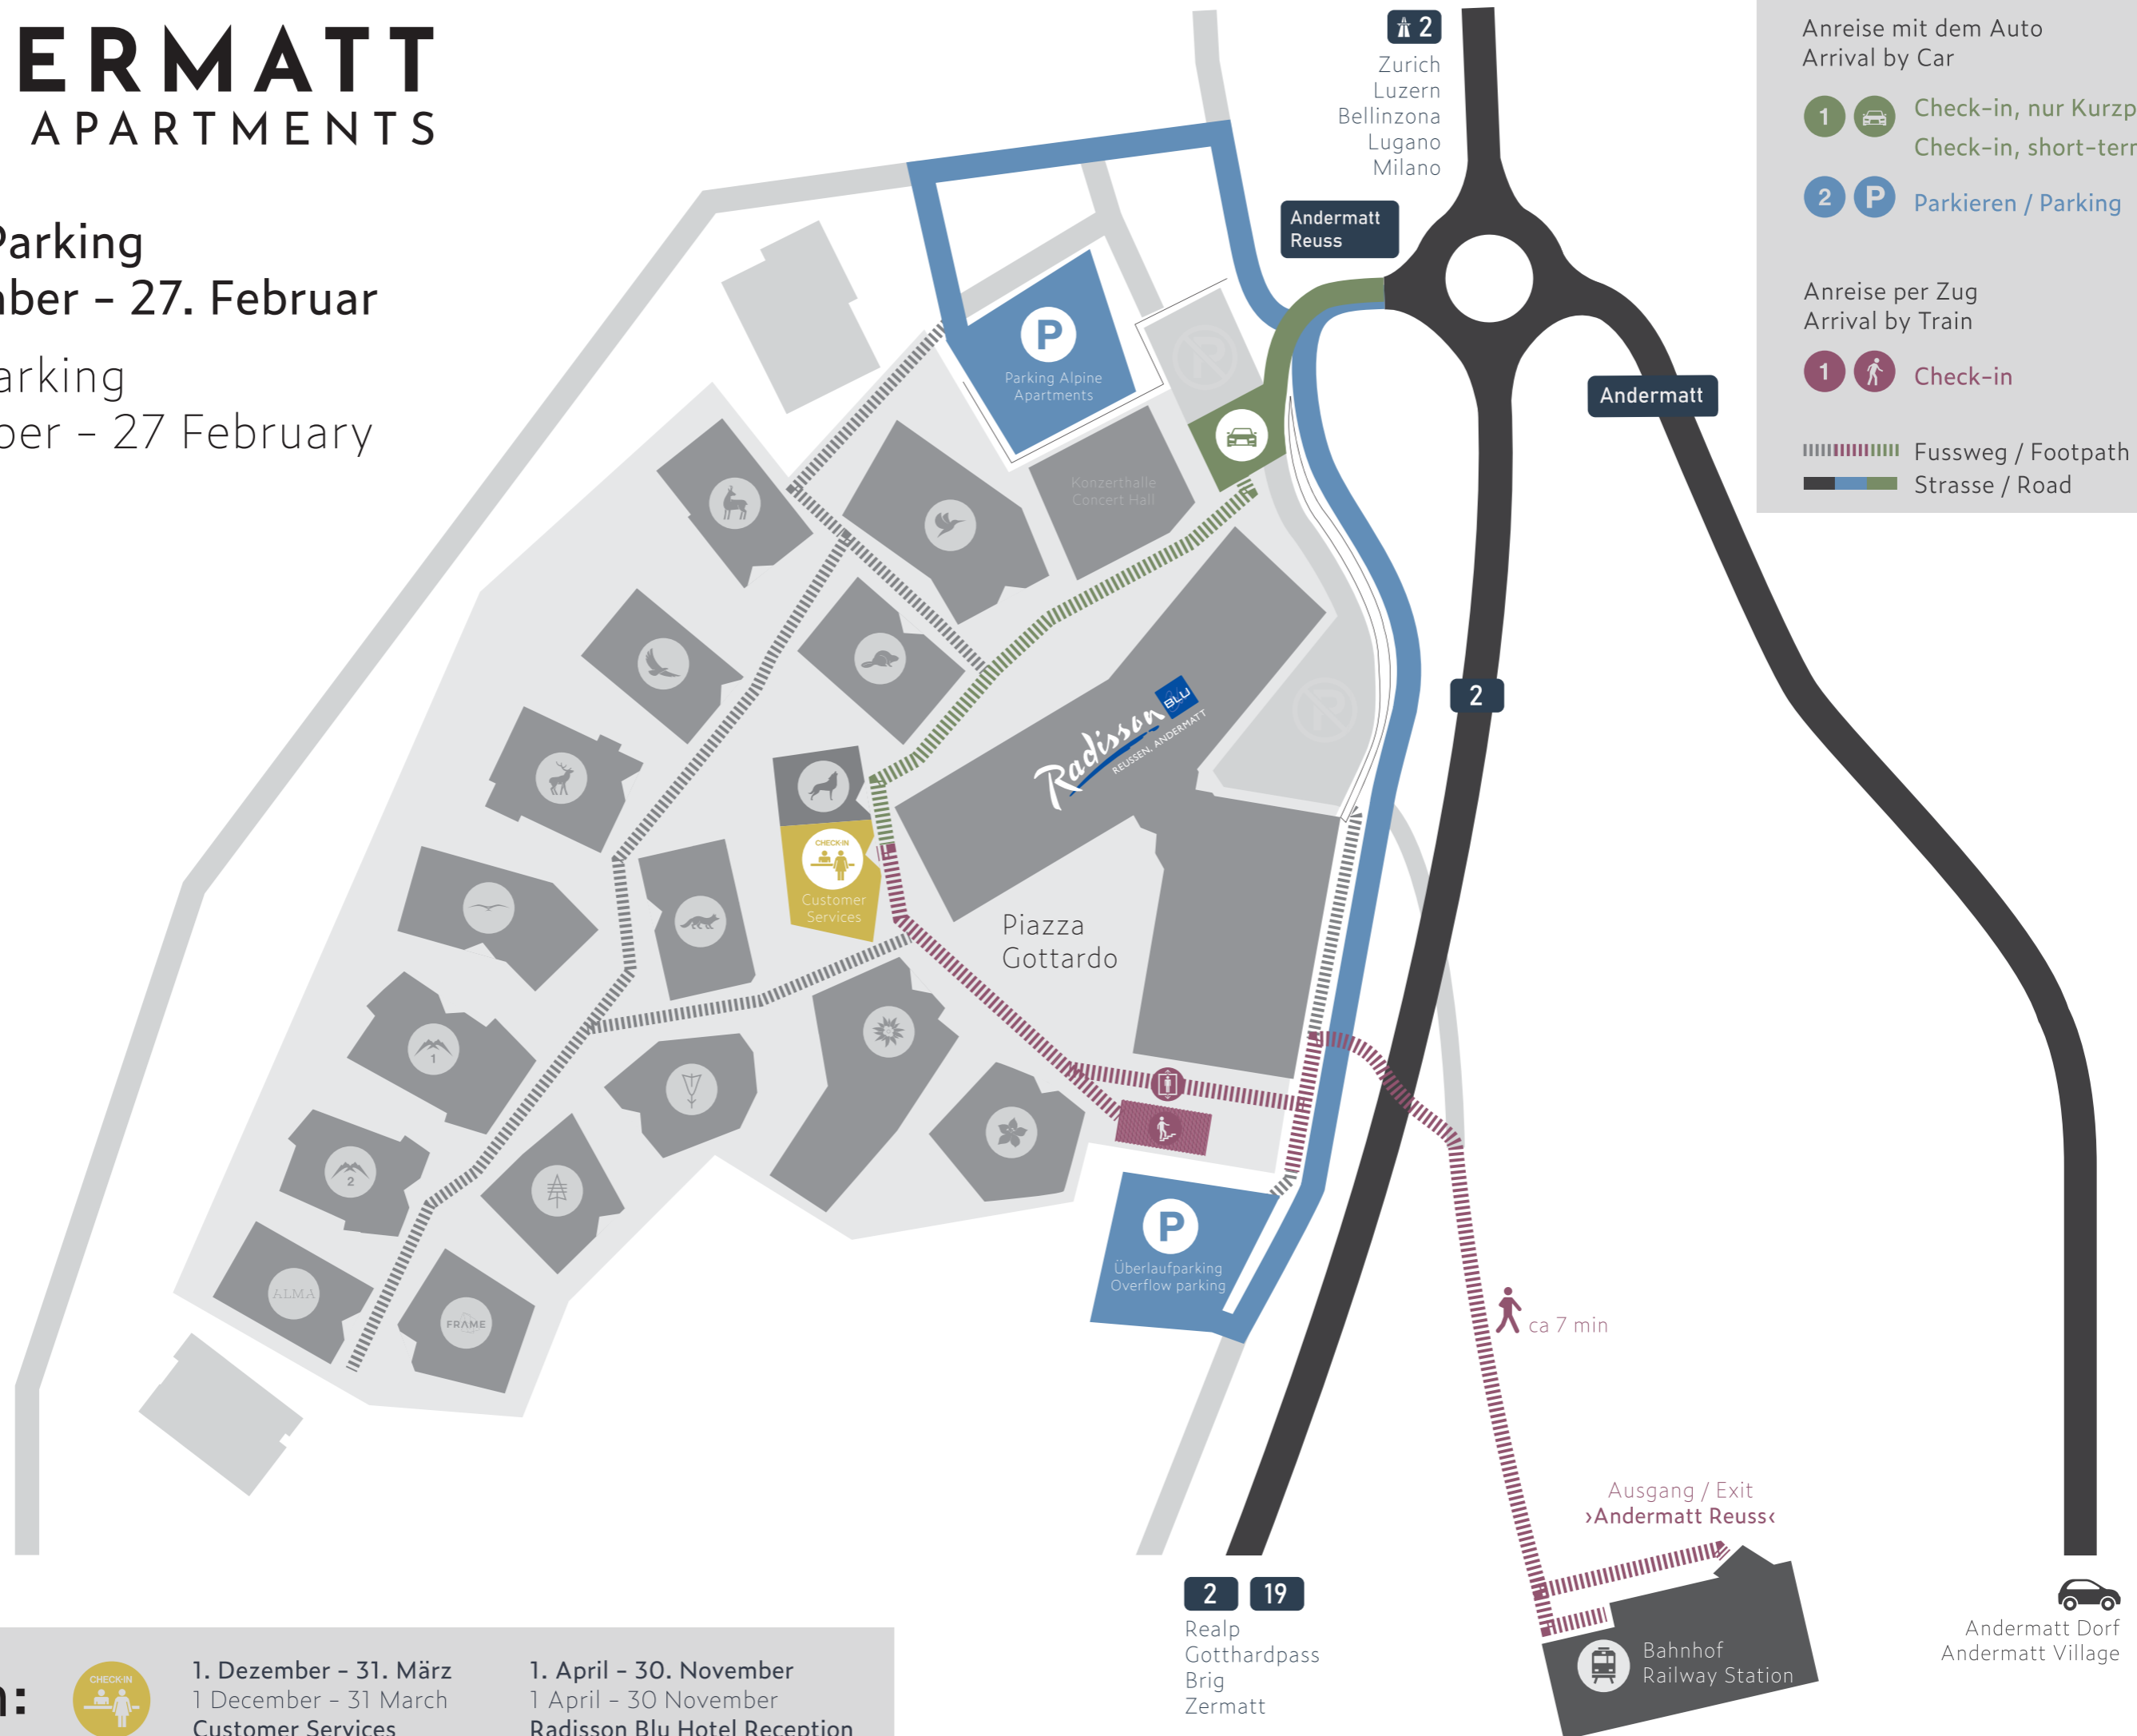

ANDERMATT

ALPINE APARTMENTS

Anreise / Parking
25. Dezember - 27. Februar

Arrival / Parking
25 December - 27 February

Check-in:

1. Dezember - 31. März
1 December - 31 March
Customer Services

1. April - 30. November
1 April - 30 November
Radisson Blu Hotel Reception

Anreise mit dem Auto
Arrival by Car

1 (Car icon) Check-in, nur Kurzparkplatz
Check-in, short-term parking

2 (P icon) Parkieren / Parking

Anreise per Zug
Arrival by Train

1 (Person icon) Check-in

Red dotted line Fussweg / Footpath
Black line Strasse / Road

2 19
Realp
Gotthardpass
Brig
Zermatt

Ausgang / Exit
»Andermatt Reuss«

Bahnhof
Railway Station

Andermatt Dorf
Andermatt Village