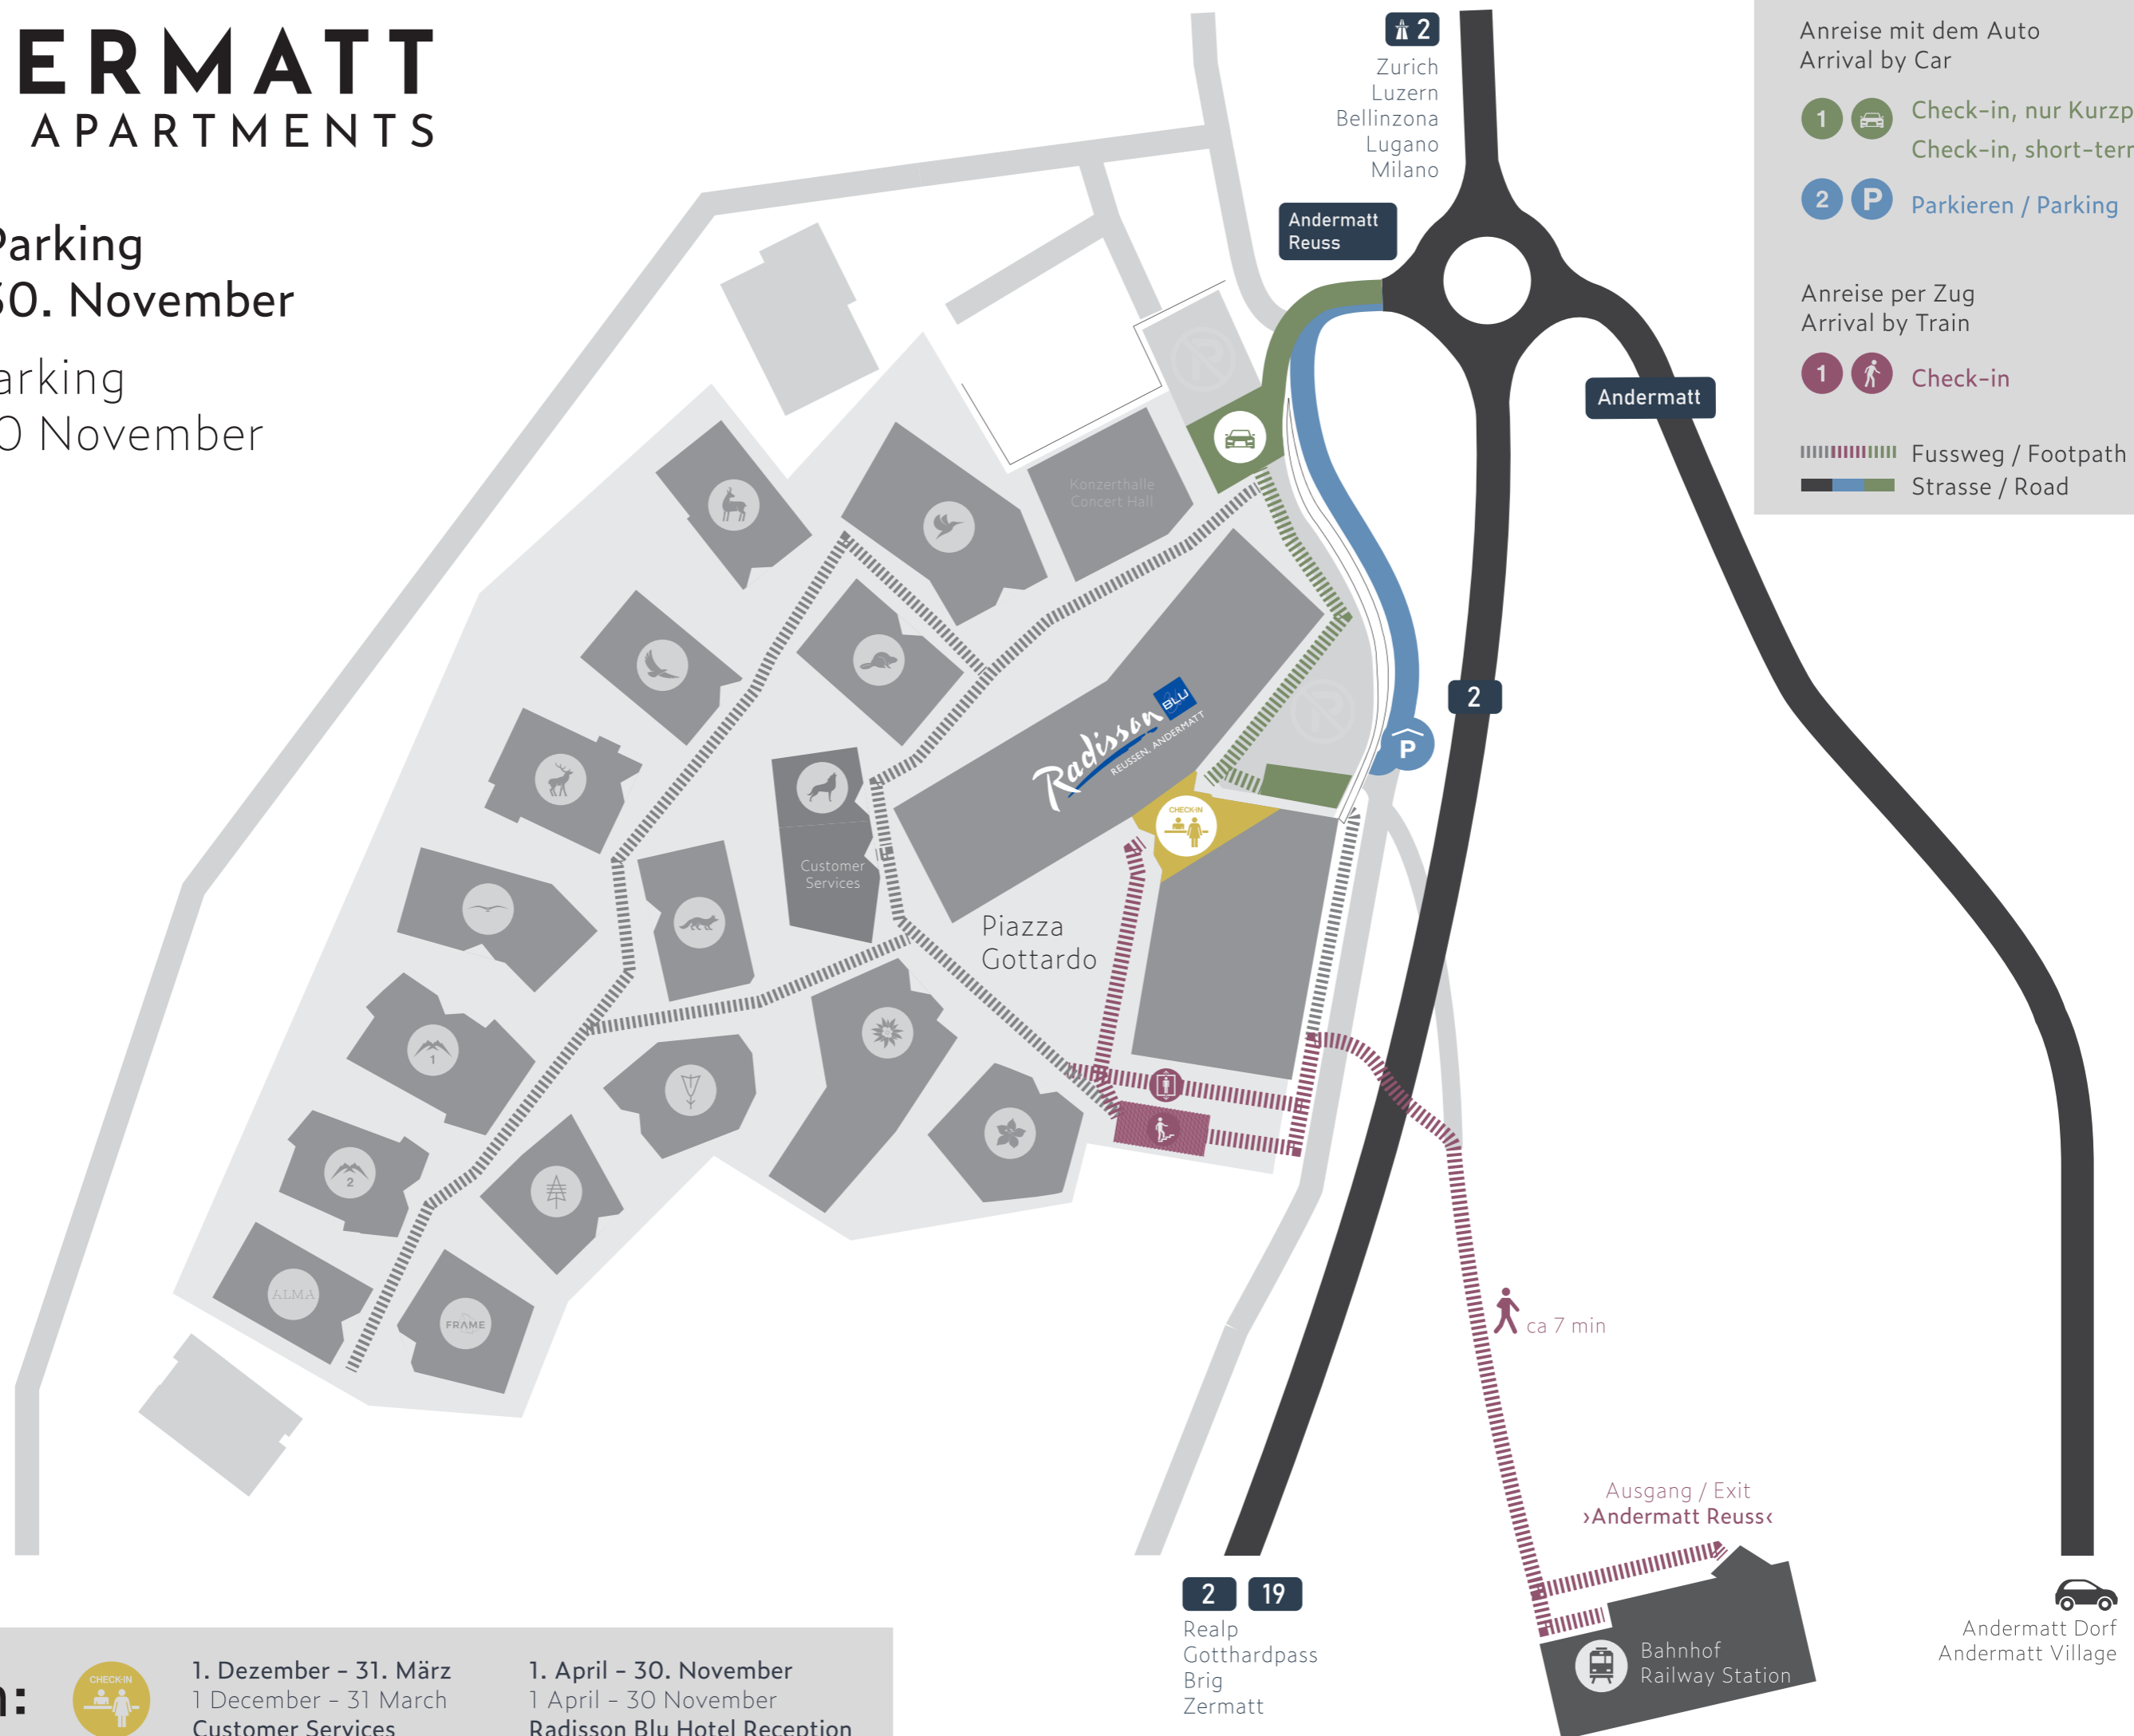

ANDERMATT

ALPINE APARTMENTS

Anreise / Parking
1. April - 30. November

Arrival / Parking
1 April - 30 November

Check-in:

1. Dezember - 31. März
1 December - 31 March
Customer Services

1. April - 30. November
1 April - 30 November
Radisson Blu Hotel Reception

Anreise mit dem Auto
Arrival by Car

1 Check-in, nur Kurzparkplatz
Check-in, short-term parking

2 Parkieren / Parking

Anreise per Zug
Arrival by Train

1 Check-in

Fussweg / Footpath
 Strasse / Road

2 19

Realp
Gotthardpass
Brig
Zermatt

Bahnhof
Railway Station

Andermatt Dorf
Andermatt Village